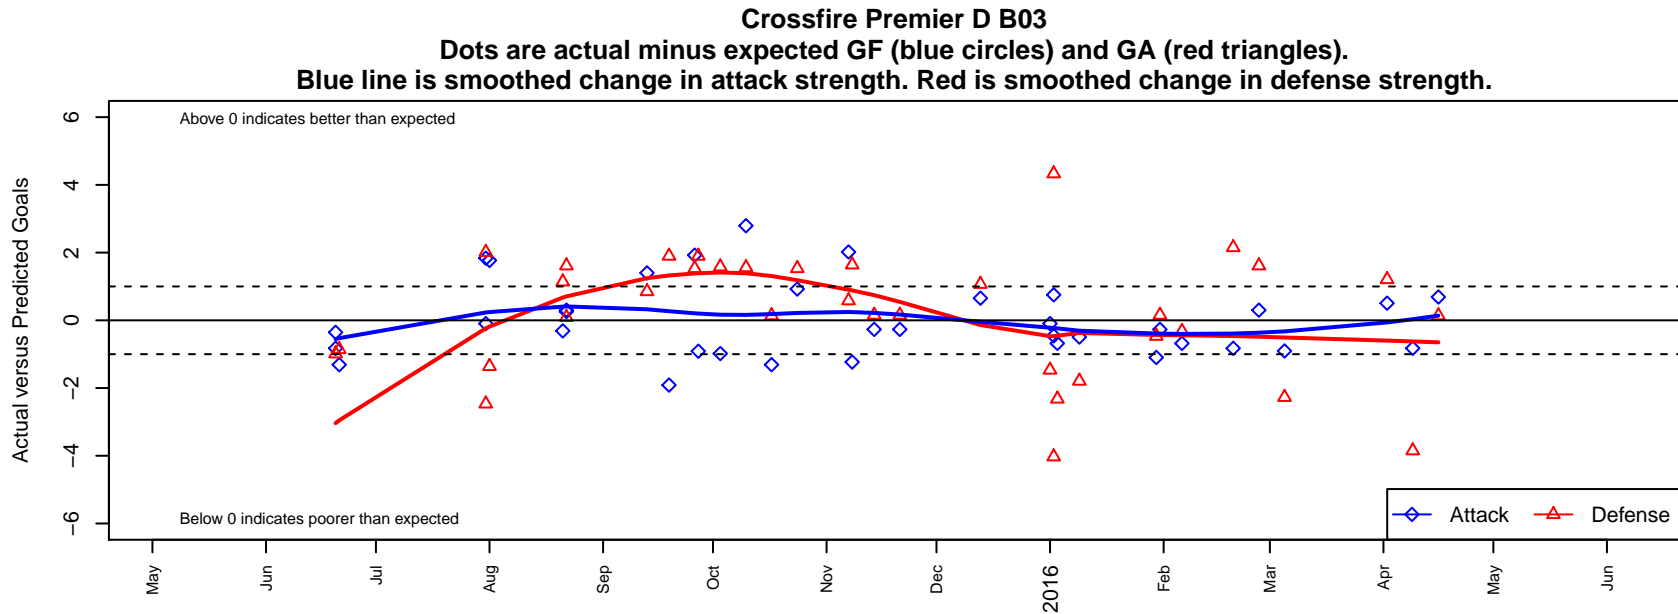

## Crossfire Premier D B03

Crossfire Premier SC  
 Redmond, WA  
 B03 total strength=330  
 attack=0.22 defense=0.18  
 fall league = RCL B03 Div 5, RCL B03 7V2  
 spr league = Win RCL B03 Div 4  
 notes= Mercado 2013, 2014

**attack and defense variance (black dot)  
relative to other teams  
and top 10 in region**

**attack and defense rating  
relative to others at age  
and all opponents in last 13 months**

**Performance relative to 13 month average**