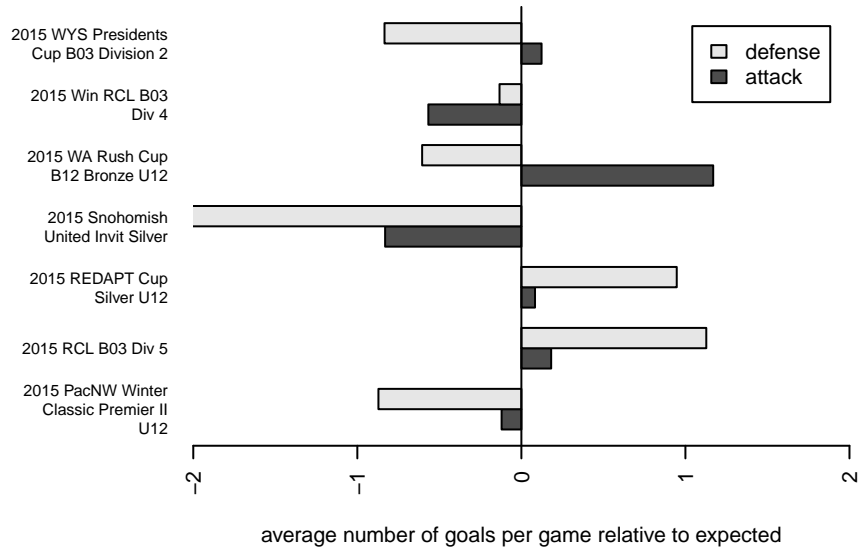

Venues played:  
 2015 Snohomish United Invt Silver  
 2015 WA Rush Cup B12 Bronze U12  
 2015 REDAPT Cup Silver U12  
 2015 RCL B03 Div 5  
 2015 RCL B03 7V2  
 2015 PacNW Winter Classic Premier II U12  
 2015 Win RCL B03 Div 4  
 2015 WYS Presidents Cup B03 Division 2

**attack and defense variance (black dot)  
relative to other teams  
and top 10 in region**

**attack and defense rating  
relative to others at age  
and all opponents in last 13 months**

**Performance relative to 13 month average**