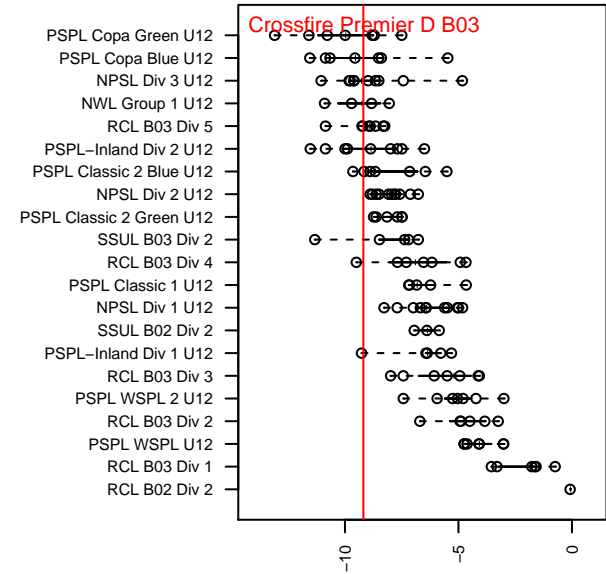

## Crossfire Premier D B03

Crossfire Premier SC  
 Redmond, WA  
 B03 total strength=330  
 attack=0.22 defense=0.18  
 fall league = RCL B03 Div 5, RCL B03 7V2  
 spr league = Win RCL B03 Div 4  
 notes= Mercado 2013, 2014

alt names used:  
 CROSSFIRE PREMIERCROSSFIRE BU12 D  
 CROSSFIRE PREMIER CROSSFIRE BU12 D  
 CROSSFIRE PREMIER B03 – D (WA)  
 Crossfire Premier B03 D  
 Crossfire Premier B03 D  
 Crossfire Premier BU12D  
 Crossfire Premier B03 D  
 Crossfire Premier B03 D

Venues played:  
 2015 Snohomish United Invt Silver  
 2015 WA Rush Cup B12 Bronze U12  
 2015 REDAPT Cup Silver U12  
 2015 RCL B03 Div 5  
 2015 RCL B03 7V2  
 2015 PacNW Winter Classic Premier II U12  
 2015 Win RCL B03 Div 4  
 2015 WYS Presidents Cup B03 Division 2

**attack and defense variance (black dot)  
relative to other teams  
and top 10 in region**

**attack and defense rating  
relative to others at age  
and all opponents in last 13 months**

**Performance relative to 13 month average**