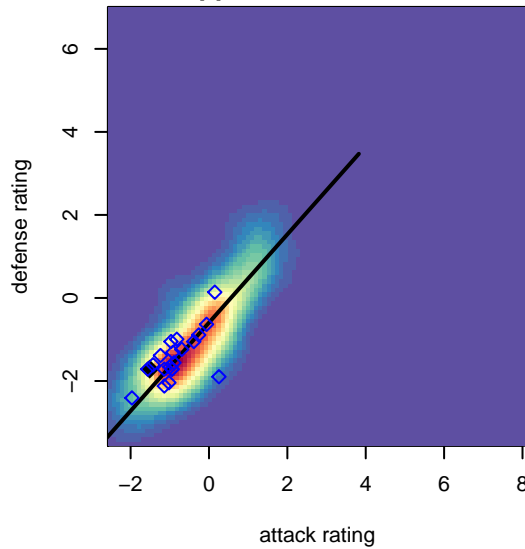

## Crossfire Premier D B03

Crossfire Premier SC  
 Redmond, WA  
 B03 total strength=330  
 attack=0.22 defense=0.18  
 fall league = RCL B03 Div 5, RCL B03 7V2  
 spr league = Win RCL B03 Div 4  
 notes= Mercado 2013, 2014

alt names used:  
 CROSSFIRE PREMIERCROSSFIRE BU12 D  
 CROSSFIRE PREMIER CROSSFIRE BU12 D  
 CROSSFIRE PREMIER B03 – D (WA)  
 Crossfire Premier B03 D  
 Crossfire Premier B03 D  
 Crossfire Premier BU12D  
 Crossfire Premier B03 D  
 Crossfire Premier B03 D

**attack and defense variance (black dot)  
relative to other teams  
and top 10 in region**

**attack and defense rating  
relative to others at age  
and all opponents in last 13 months**

**Performance relative to 13 month average**